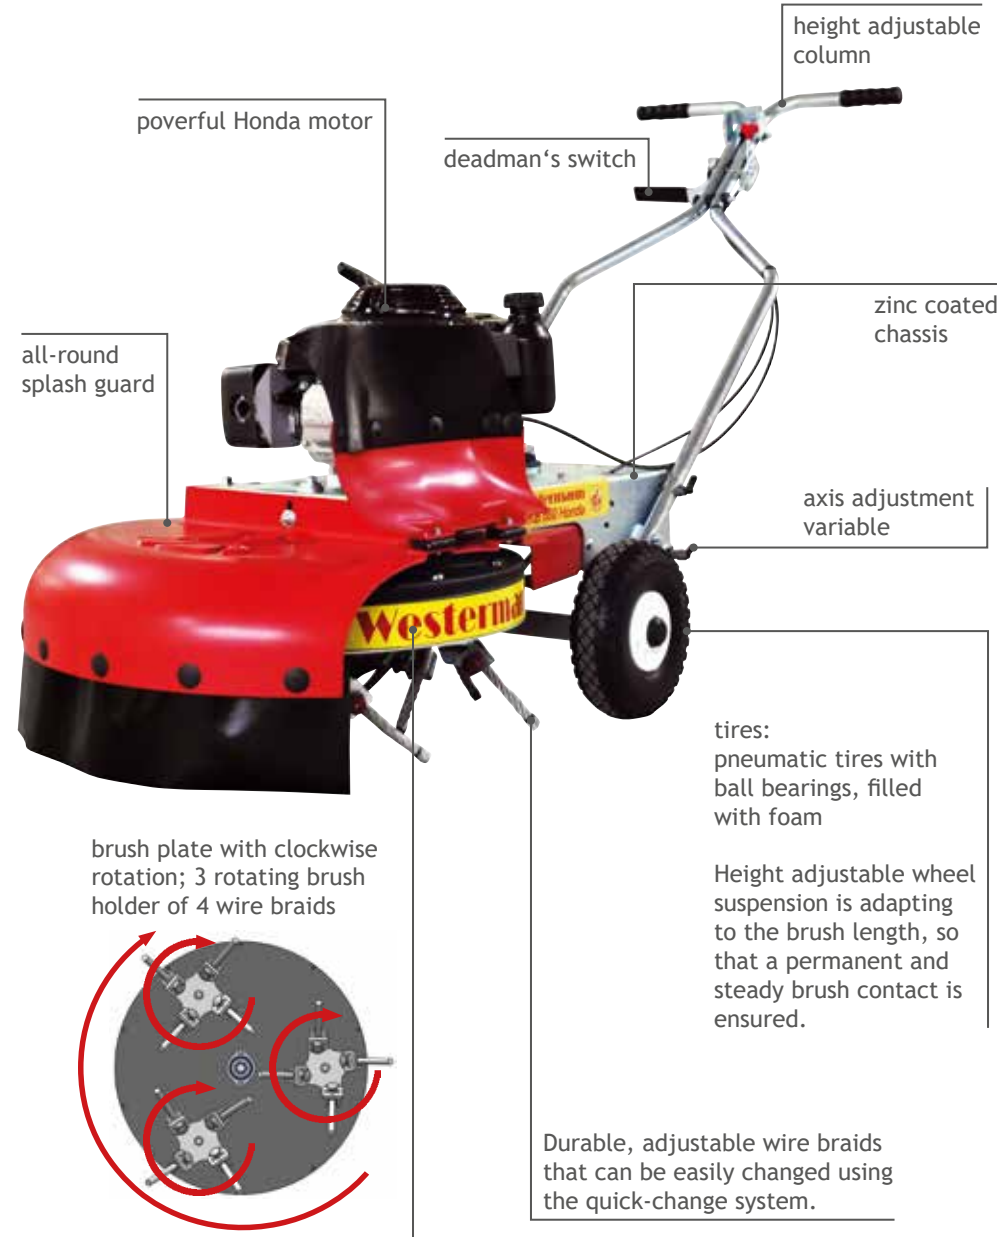

2021

Westermann

Radialbesen

★ ★ ★ ★ ★
MADE IN
GERMANY
PREMIUM QUALITY
★ ★ ★ ★ ★

Weed brush WKB 660 Honda

www.westermann-radialbesen.de

WKB 660 Honda

- > easy usage and simple handling
- > extreme weedcover is eliminated efficiently, intensive removal of root parts
- > paving will not be damaged because of evenly distributed ground pressure
- > weed removing up to the edges

Sweeping principle from other producers.

VISIBLE dustbones on delicate paving.
The plants are only sheared off.

Sweeping principle of Westermann WKB 660 Honda

NO scratches on sensitive paving.
The plants are repeatedly attacked from all sides.

The weed killer.

	WKB 660 Honda
Brush engine	Honda GXV 160 OHV 4 tact benzine engine (industrial engine)
Brush	3 spin around wire braids à 4 plaits
Working width	660 mm
Turning direction of brush	right
Surface performance	1.800 m ² /h (depending of level of dirt)
Pushing holm	with height adjustment of wheel
Wheel	filled with polyurethane (with ball bearing)
Weight	approx. 95 kg