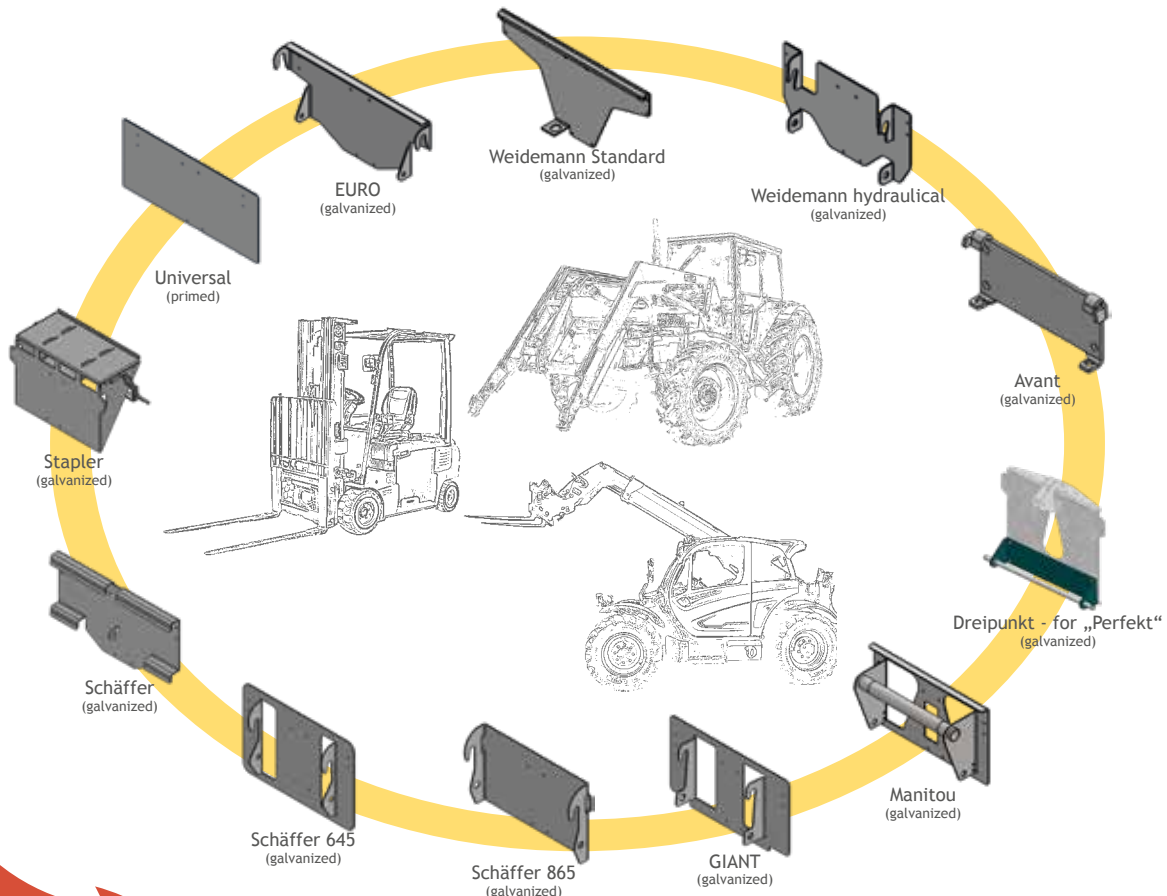

ATTACHING MACHINES FOR DIFFERENT CARRYING VEHICLES

Designed for various carrier vehicles.

High pressure nozzle

Washer SW 1200

- with high-pressure pump, water tank and clearing stars
- three rubber strips push the dirt through the slit slots and dry the floor quickly
- clearing stars clean up the slits
- subsequent high-pressure water jet washes the tread and the slots later
- working width: 1200 mm
- accessory: high pressure nozzle

Clearing stars

„Which plate can it be?“ We always have the right adapter plate for your carrier vehicle for our attachment sweeper and attachment machines.